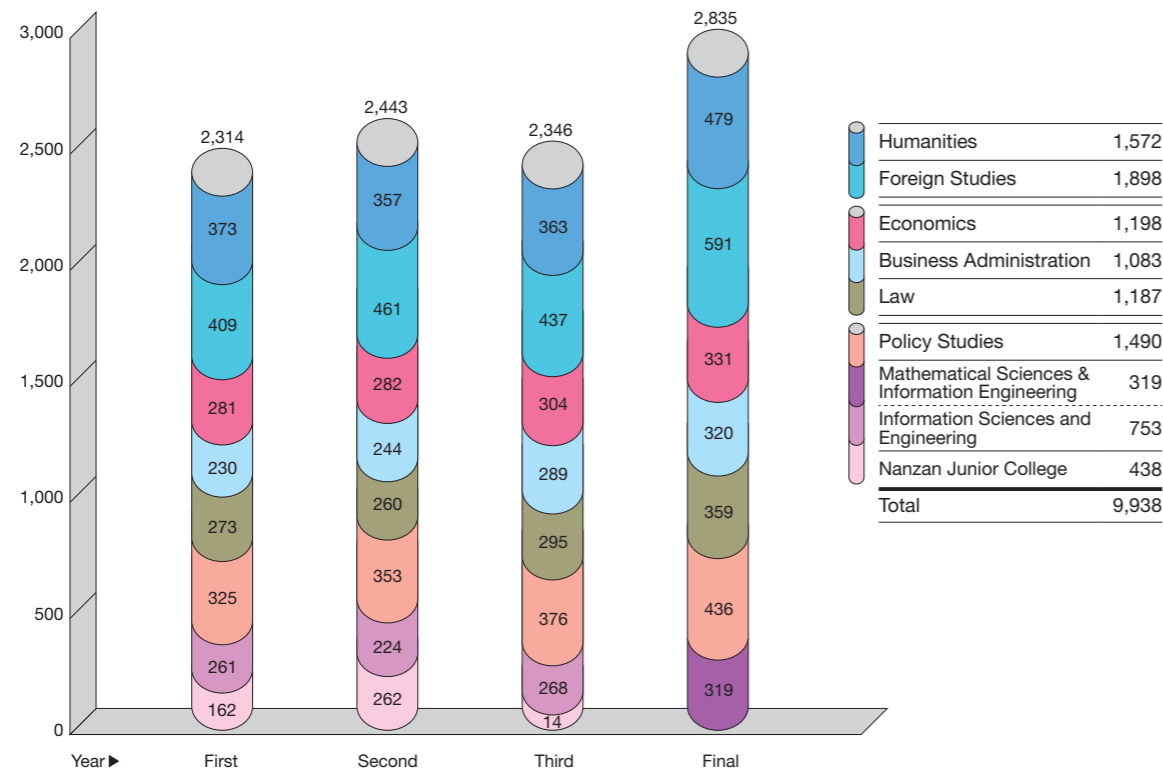

A Brief Statistical Look at Nanzan School Corporation

Nanzan University

In recent years, an average of roughly 21,000 high school graduates take the Nanzan University entrance examinations each year, but on average only about 2,300 students are accepted.

Number of Students by Faculty (2011)

Number of Graduate Students by School (2011)

School	Graduate Students
Graduate School of Humanities (Master's/Doctor's Program)	114 (88/26)
Graduate School of International Area Studies (Master's/Doctor's Program)	45 (44/1)
Graduate School of Economics (Master's/Doctor's Program)	20 (18/2)
Graduate School of Business Administration (Master's/Doctor's Program)	15 (8/7)
Graduate School of Policy Studies (Master's/Doctor's Program)	19 (14/5)
Graduate School of Mathematical Sciences and Information Engineering (Master's/Doctor's Program)	130 (129/1)
Nanzan Business School	56
Nanzan School of Law	89
TOTAL	488